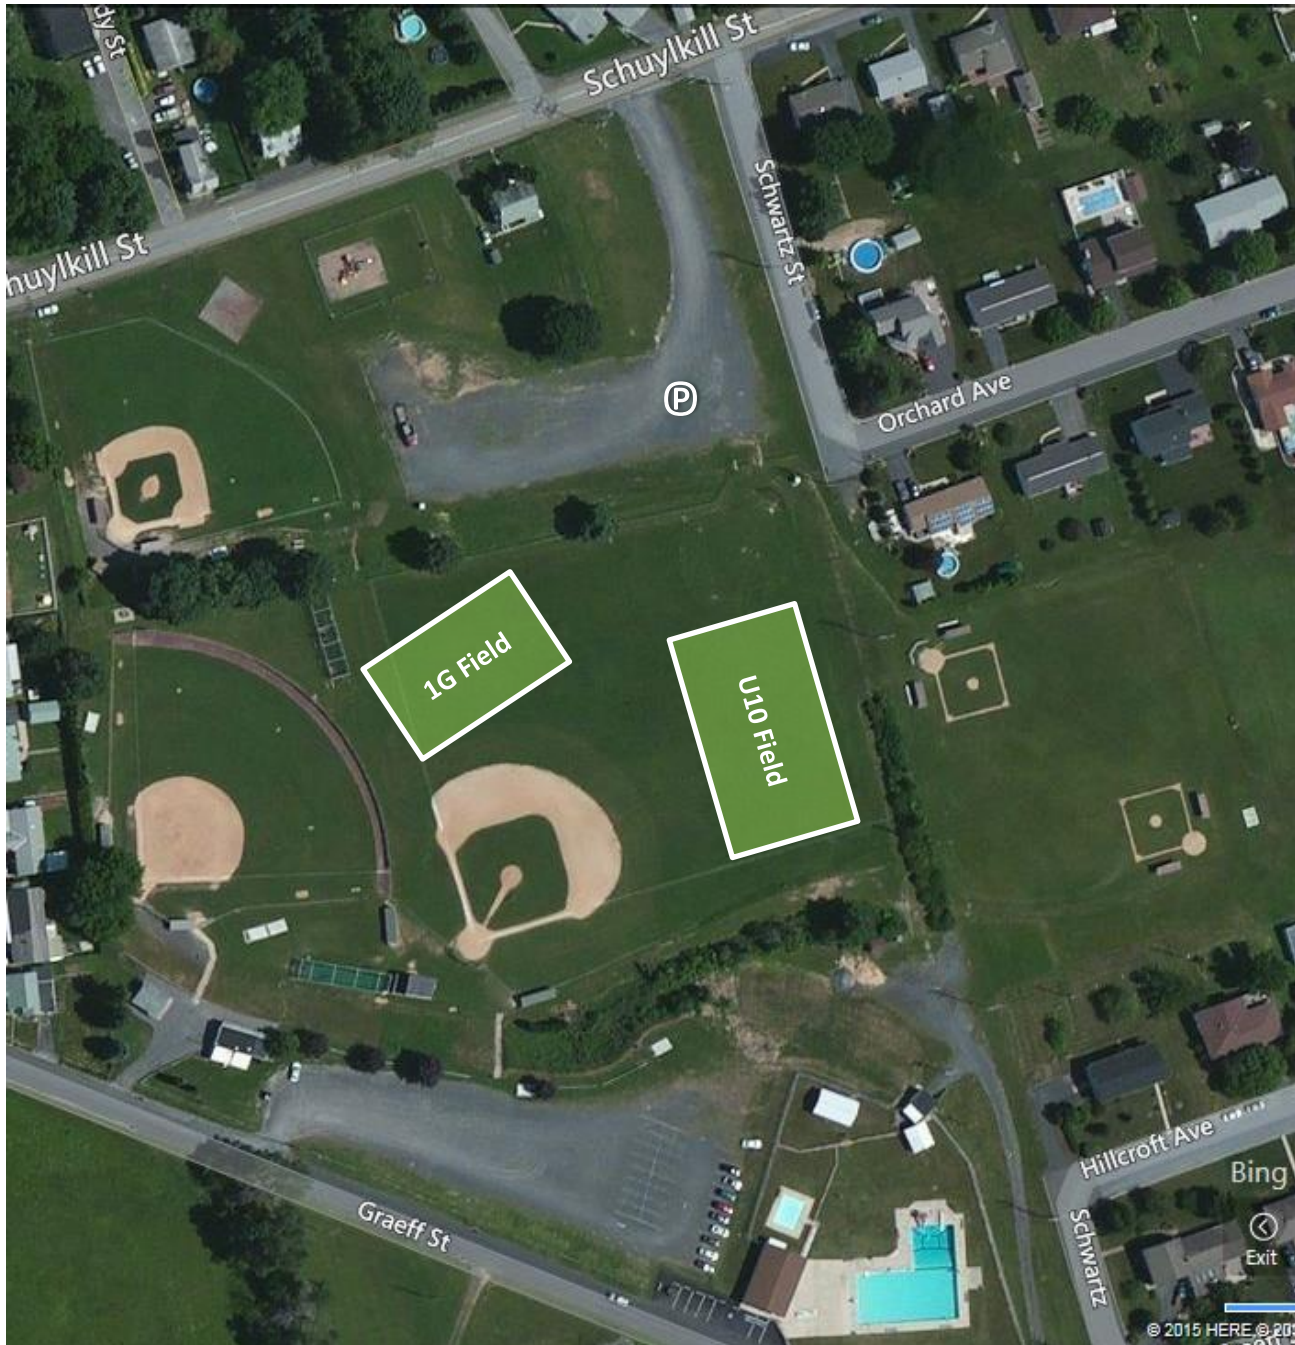

Cressona Teener Fields

Address

161 Schuykill St (rear), Cressona, PA 17929
40.626996, -76.184389

Directions

From Intersection of PA-61 & PA-183:

- Turn onto PA-183/Pottsville St and travel approx 0.7 miles
- Turn LEFT to stay on PA-183/Sillyman St and travel approx 0.3 miles
- Immediately after overhead railroad bridge, turn LEFT onto Front St and travel approx 0.2 miles
- Turn LEFT onto Schuykill St and travel approx 0.5 miles to parking lot entrance on RIGHT immediately before Schwartz St

From Intersection of PA-183 & PA-443:

- Travel NORTH along PA-183 for approx 1.8 miles
- Turn RIGHT onto Front St (before overhead railroad bridge) and travel approx 0.2 miles
- Turn LEFT onto Schuykill St and travel approx 0.5 miles to parking lot entrance on RIGHT immediately before Schwartz St

From the points EAST along PA-61:

- Travel north along PA-61 until traffic signal at intersection with Manheim Rd (Sheetz/Ritas/McDonalds/Country Squire)
- Turn LEFT onto Manheim Rd and then immediately turn RIGHT onto E Main St and travel approx 1.0 miles to stop sign.
- Keep STRAIGHT onto PA-443/E Main St and follow PA-443 for approx 0.7 miles until next traffic signal immediately past bridge over the Schuykill River
- Turn RIGHT onto Berne St and travel (road name changes to Schuykill St) approx. 0.7 miles to parking lot entrance on LEFT immediately past Schwartz St

Parking

The gravel parking lot is accessed directly off of Schuykill St. Overflow parking is available along Schwartz St & Orchard Ave.